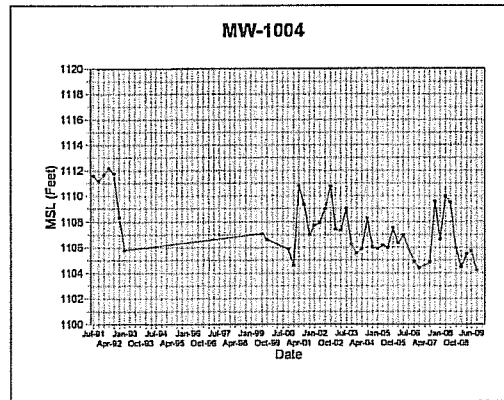

Attachment 4

Hydrographs

Flambeau Mining Company
Groundwater Elevation Results

Created By: SGL Checked By: DAT

Flambeau Mining Company
 2009 Annual Report

Flambeau Mining Company

Groundwater Elevation Results