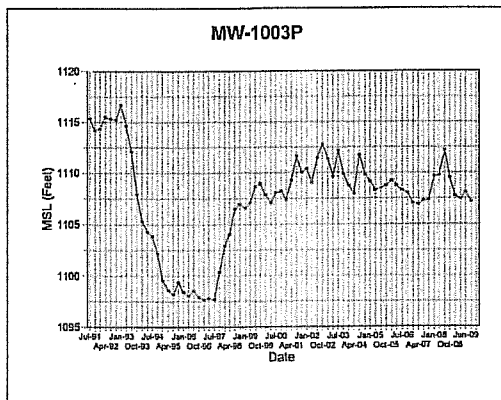

Attachment 4

Hydrographs

Flambeau Mining Company
Groundwater Elevation Results

Created By: SGL Checked By: DAT

Flambeau Mining Company
 2009 Annual Report

Flambeau Mining Company

Groundwater Elevation Results