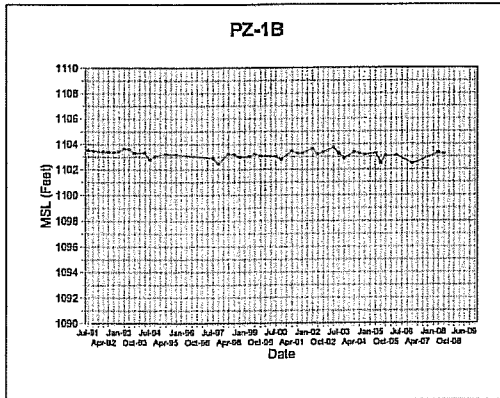

Flambeau Mining Company
Groundwater Elevation Results

Created By: SGL   Checked By: DAT

Flambeau Mining Company
2009 Annual Report