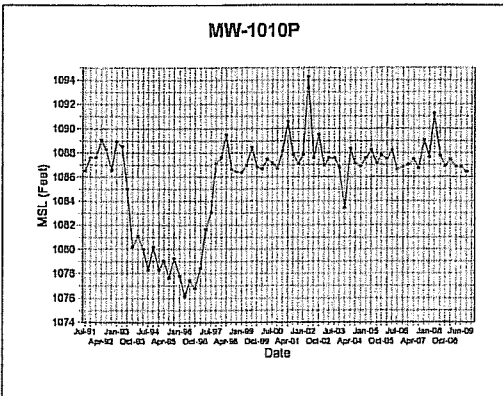

Flambeau Mining Company
Groundwater Elevation Results

Created By: SGL   Checked By: DAT

Flambeau Mining Company
2009 Annual Report