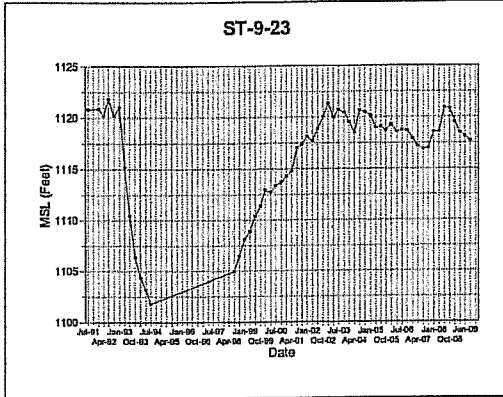

Groundwater Elevation Results

Created By: SGL Checked By: DAT

Flambeau Mining Company
2009 Annual Report

Flambeau Mining Company

Groundwater Elevation Results

Created By: SGL Checked By: DAT

Flambeau Mining Company
2009 Annual Report

Flambeau Mining Company
Groundwater Elevation Results

Created By: SGL Checked By: DAT

Flambeau Mining Company
2009 Annual Report

Flambeau Mining Company
Groundwater Elevation Results

Created By: SGL Checked By: DAT