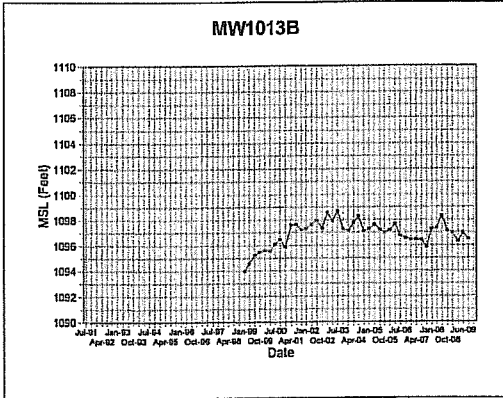

Flambeau Mining Company
Groundwater Elevation Results

Created By: SGL   Checked By: DAT

Flambeau Mining Company
2009 Annual Report