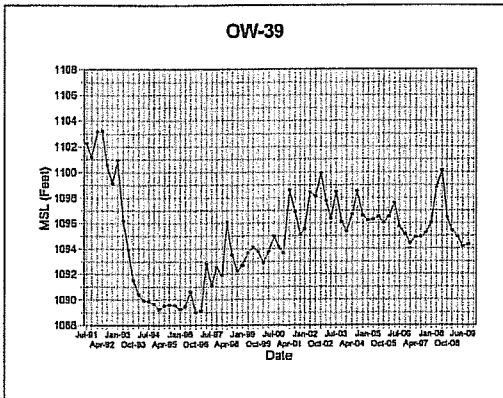

Flambeau Mining Company

Groundwater Elevation Results

Created By: SGL Checked By: DAT

Flambeau Mining Company
2009 Annual Report