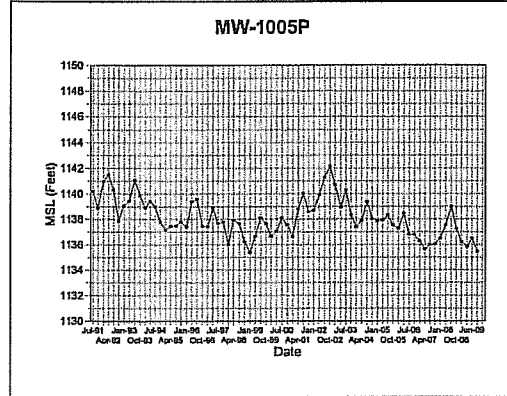

Flambeau Mining Company
Groundwater Elevation Results

Created By: SGL   Checked By: DAT

Flambeau Mining Company
2009 Annual Report