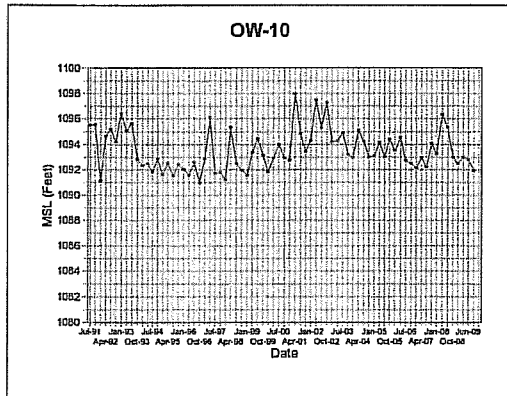

Flambeau Mining Company
Groundwater Elevation Results

Created By: SGL   Checked By: DAT

Flambeau Mining Company
2009 Annual Report