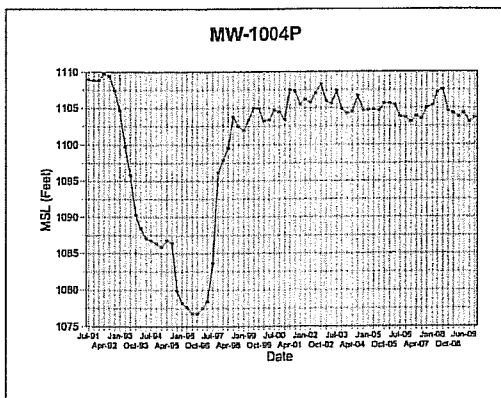

Attachment 4

Hydrographs

Flambeau Mining Company
Groundwater Elevation Results

Created By: SGL Checked By: DAT

Flambeau Mining Company
 2009 Annual Report

Flambeau Mining Company

Groundwater Elevation Results