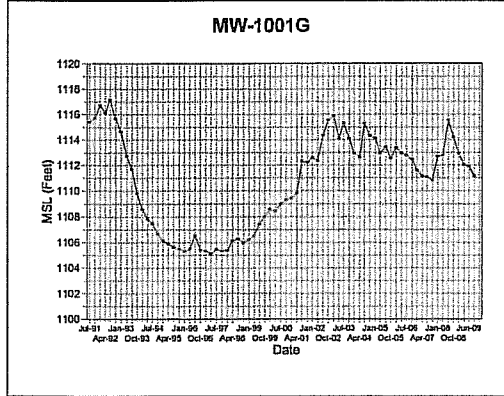

Attachment 4

Hydrographs

Flambeau Mining Company
Groundwater Elevation Results

Created By: SGL Checked By: DAT

Flambeau Mining Company
 2009 Annual Report

Flambeau Mining Company

Groundwater Elevation Results