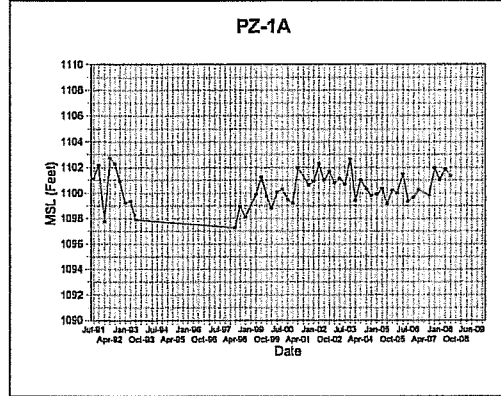

Flambeau Mining Company
Groundwater Elevation Results

Created By: SGL   Checked By: DAT

Flambeau Mining Company
2009 Annual Report