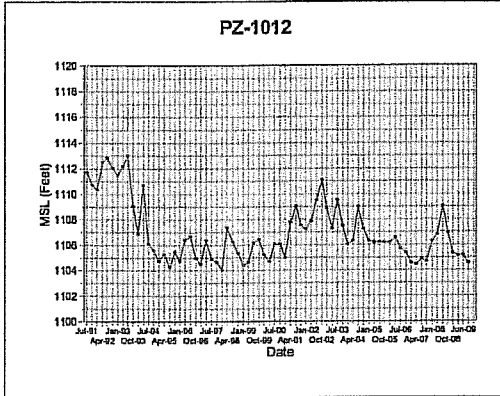

Flambeau Mining Company
Groundwater Elevation Results

Created By: SGL   Checked By: DAT

Flambeau Mining Company
2009 Annual Report