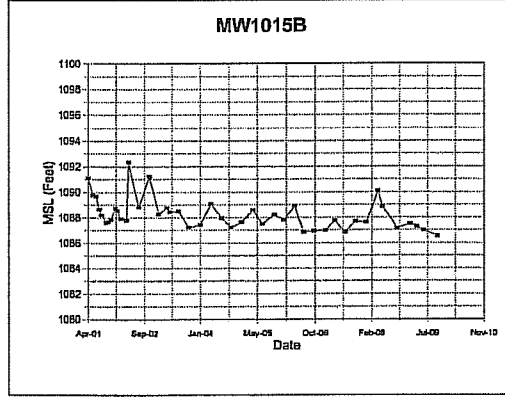

Flambeau Mining Company
Groundwater Elevation Results

Created By: SGL Checked By: DAT

Flambeau Mining Company
2009 Annual Report

Flambeau Mining Company
Groundwater Elevation Results

Created By: SGL Checked By: DAT

Flambeau Mining Company
 2009 Annual Report

Flambeau Mining Company
Groundwater Elevation Results

Created By: SGL Checked By: DAT

Flambeau Mining Company
2009 Annual Report

Flambeau Mining Company
Groundwater Elevation Results