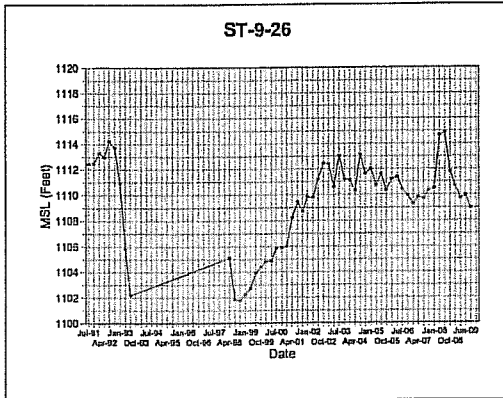

Groundwater Elevation Results

Created By: SGL Checked By: DAT

Flambeau Mining Company
2009 Annual Report

Flambeau Mining Company

Groundwater Elevation Results

Created By: SGL Checked By: DAT

Flambeau Mining Company
2009 Annual Report

Flambeau Mining Company
Groundwater Elevation Results

Created By: SGL Checked By: DAT

Flambeau Mining Company
2009 Annual Report

Flambeau Mining Company
Groundwater Elevation Results

Created By: SGL Checked By: DAT