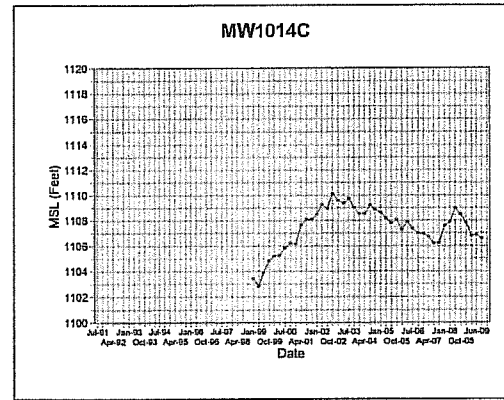

Flambeau Mining Company
Groundwater Elevation Results

Created By: SGL   Checked By: DAT

Flambeau Mining Company
2009 Annual Report