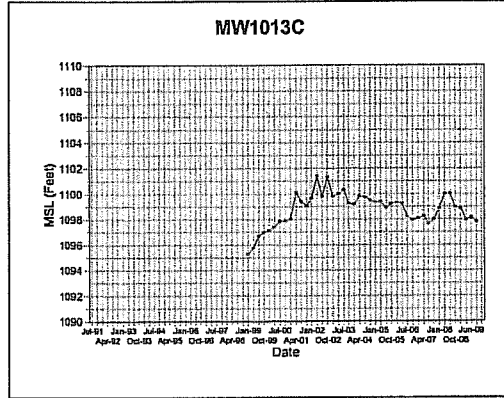

Flambeau Mining Company
Groundwater Elevation Results

Created By: SGL   Checked By: DAT

Flambeau Mining Company
2009 Annual Report