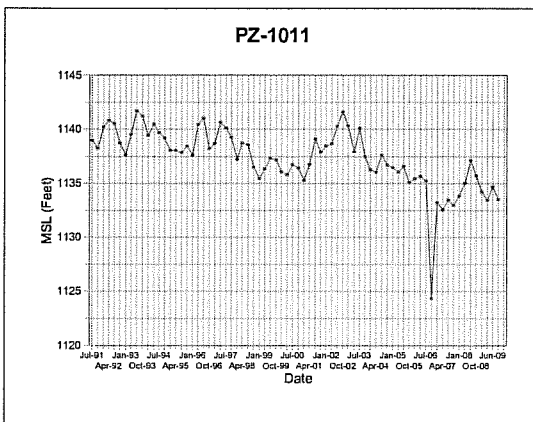

Created By: SGL Checked By: DAT

Flambeau Mining Company
2009 Annual Report

Flambeau Mining Company
Groundwater Elevation Results

Created By: SGL Checked By: DAT

Flambeau Mining Company
2009 Annual Report

Flambeau Mining Company

Groundwater Elevation Results

Created By: SGL Checked By: DAT

Flambeau Mining Company
2009 Annual Report

Flambeau Mining Company

Groundwater Elevation Results

Created By: SGL Checked By: DAT

Flambeau Mining Company
2009 Annual Report

Flambeau Mining Company
Groundwater Elevation Results

Created By: SGL Checked By: DAT

Flambeau Mining Company
2009 Annual Report

Flambeau Mining Company
Groundwater Elevation Results

Created By: SGL Checked By: DAT