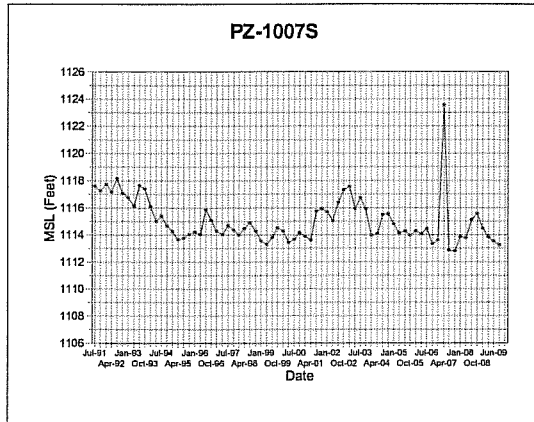

Groundwater Elevation Results

Created By: SGL Checked By: DAT

Flambeau Mining Company
2009 Annual Report

Flambeau Mining Company

Groundwater Elevation Results

Created By: SGL Checked By: DAT

Flambeau Mining Company
2009 Annual Report

Flambeau Mining Company
Groundwater Elevation Results

Created By: SGL Checked By: DAT

Flambeau Mining Company
2009 Annual Report

Flambeau Mining Company
Groundwater Elevation Results

Created By: SGL Checked By: DAT