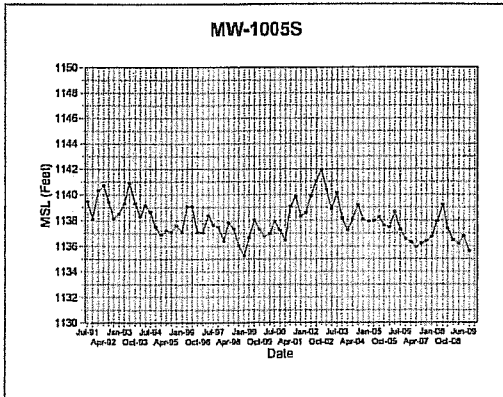

Flambeau Mining Company
Groundwater Elevation Results

Created By: SGL   Checked By: DAT

Flambeau Mining Company
2009 Annual Report