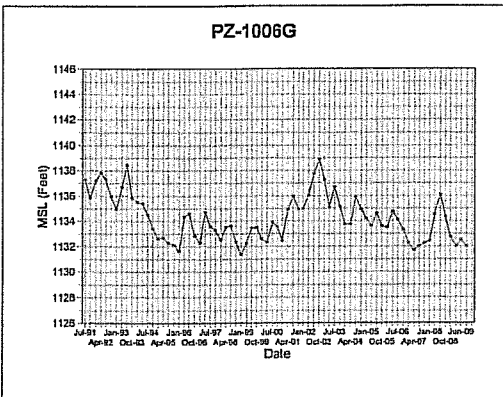

Flambeau Mining Company

Groundwater Elevation Results

Created By: SGL Checked By: DAT

Flambeau Mining Company
2009 Annual Report