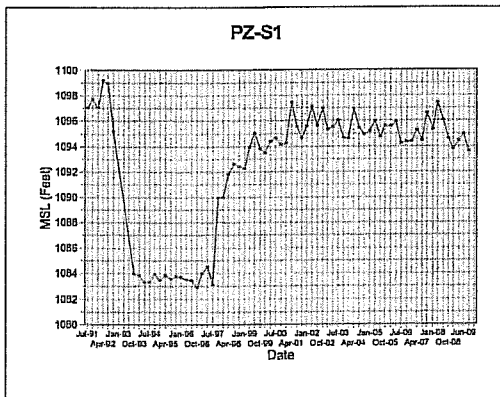

Groundwater Elevation Results

Created By: SGL Checked By: DAT

Flambeau Mining Company
2009 Annual Report

Flambeau Mining Company

Groundwater Elevation Results

Created By: SGL Checked By: DAT

Flambeau Mining Company
2009 Annual Report

Flambeau Mining Company
Groundwater Elevation Results

Created By: SGL Checked By: DAT

Flambeau Mining Company
2009 Annual Report

Flambeau Mining Company
Groundwater Elevation Results

Created By: SGL Checked By: DAT