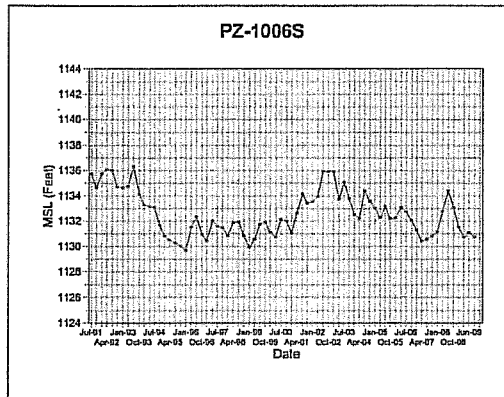

Flambeau Mining Company

Groundwater Elevation Results

Created By: SGL Checked By: DAT

Flambeau Mining Company
2009 Annual Report