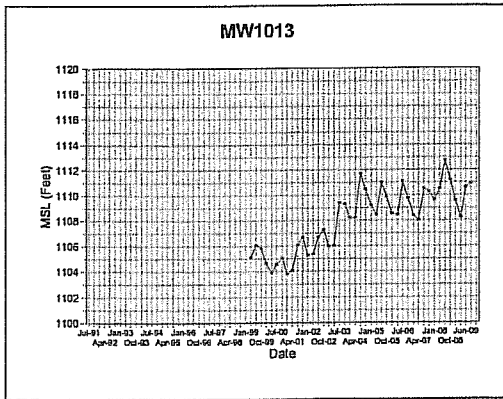

Flambeau Mining Company
Groundwater Elevation Results

Created By: SGL   Checked By: DAT

Flambeau Mining Company
2009 Annual Report