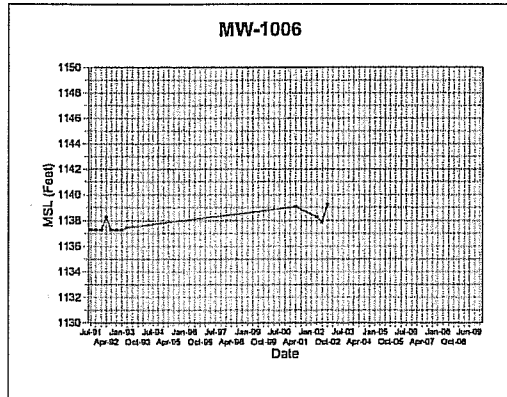

Flambeau Mining Company
Groundwater Elevation Results

Created By: SGL   Checked By: DAT

Flambeau Mining Company
2009 Annual Report