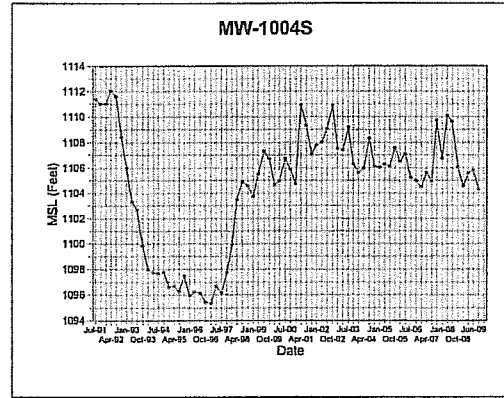

Attachment 4

Hydrographs

Flambeau Mining Company
Groundwater Elevation Results

Created By: SGL Checked By: DAT

Flambeau Mining Company
 2009 Annual Report

Flambeau Mining Company

Groundwater Elevation Results