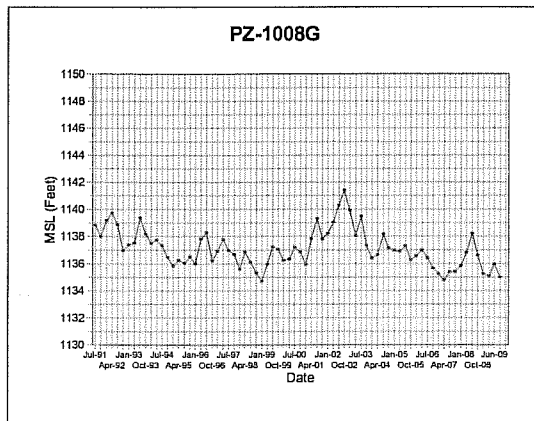

Created By: SGL Checked By: DAT

Flambeau Mining Company
2009 Annual Report

Flambeau Mining Company
Groundwater Elevation Results

Created By: SGL Checked By: DAT

Flambeau Mining Company
2009 Annual Report

Flambeau Mining Company

Groundwater Elevation Results

Created By: SGL Checked By: DAT

Flambeau Mining Company
2009 Annual Report

Flambeau Mining Company

Groundwater Elevation Results

Created By: SGL Checked By: DAT

Flambeau Mining Company
2009 Annual Report