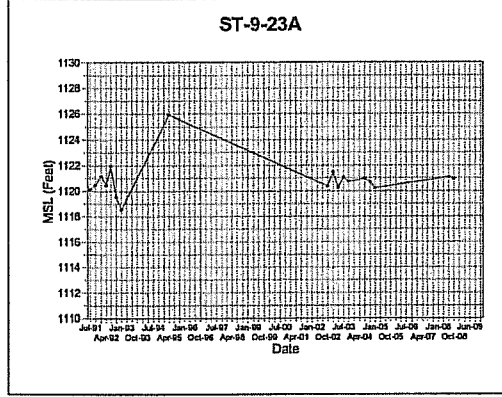

Flambeau Mining Company
Groundwater Elevation Results

Created By: SGL   Checked By: DAT

Flambeau Mining Company
2009 Annual Report