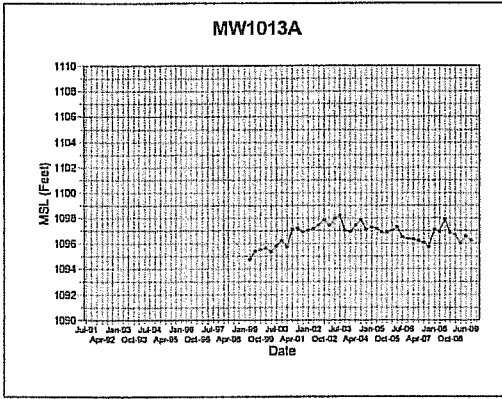

Groundwater Elevation Results

Created By: SGL Checked By: DAT

Flambeau Mining Company
2009 Annual Report

Flambeau Mining Company

Groundwater Elevation Results

Created By: SGL Checked By: DAT

Flambeau Mining Company
2009 Annual Report

Flambeau Mining Company
Groundwater Elevation Results

Created By: SGL Checked By: DAT

Flambeau Mining Company
2009 Annual Report

Flambeau Mining Company
Groundwater Elevation Results

Created By: SGL Checked By: DAT