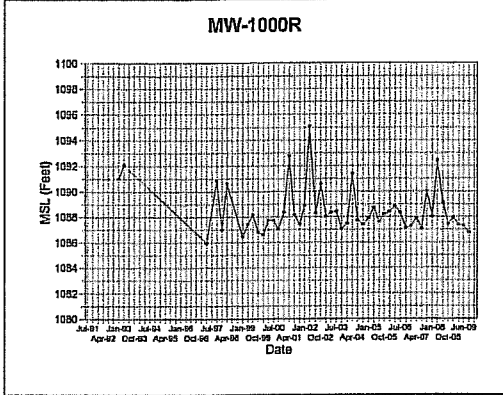

Attachment 4

Hydrographs

Flambeau Mining Company
Groundwater Elevation Results

Created By: SGL Checked By: DAT

Flambeau Mining Company
 2009 Annual Report

Flambeau Mining Company

Groundwater Elevation Results