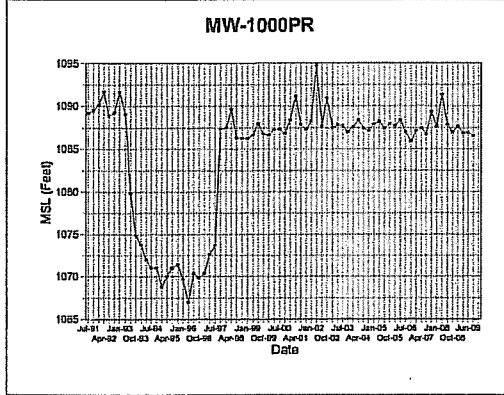

Attachment 4

Hydrographs

Flambeau Mining Company
Groundwater Elevation Results

Created By: SGL Checked By: DAT

Flambeau Mining Company
 2009 Annual Report

Flambeau Mining Company

Groundwater Elevation Results