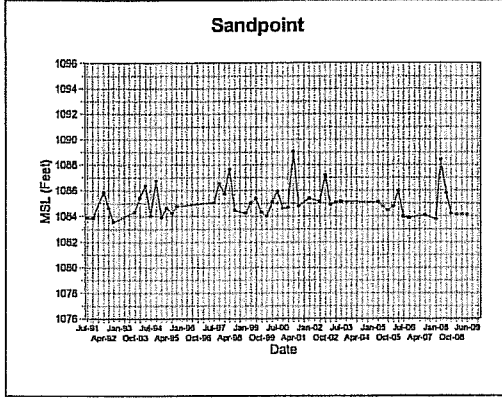

Flambeau Mining Company
Groundwater Elevation Results

Created By: SGL   Checked By: DAT

Flambeau Mining Company
2009 Annual Report