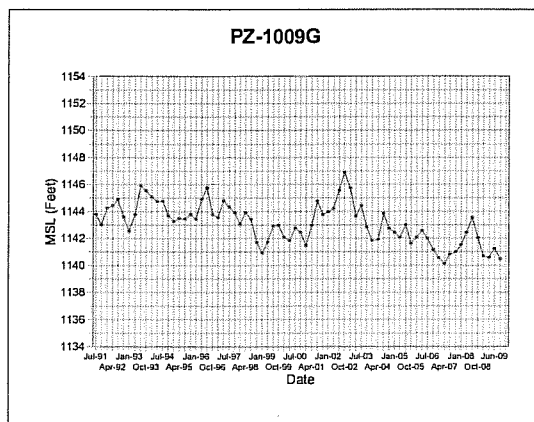

Created By: SGL Checked By: DAT

Flambeau Mining Company
2009 Annual Report

Flambeau Mining Company
Groundwater Elevation Results

Created By: SGL Checked By: DAT

Flambeau Mining Company
2009 Annual Report

Flambeau Mining Company

Groundwater Elevation Results

Created By: SGL Checked By: DAT

Flambeau Mining Company
2009 Annual Report

Flambeau Mining Company

Groundwater Elevation Results

Created By: SGL Checked By: DAT

Flambeau Mining Company
2009 Annual Report