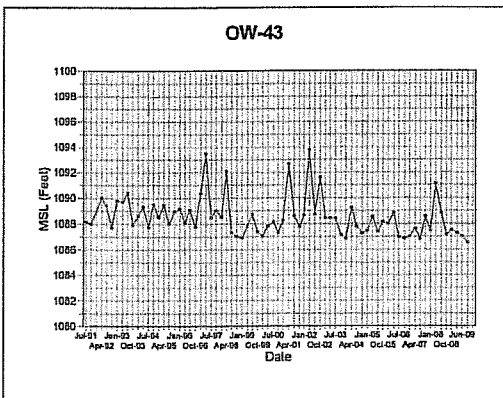

Flambeau Mining Company

Groundwater Elevation Results

Created By: SGL Checked By: DAT

Flambeau Mining Company
2009 Annual Report