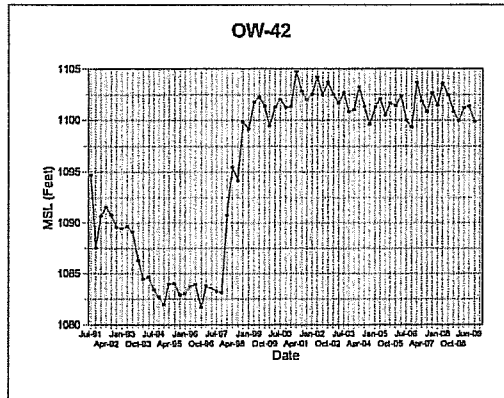

Flambeau Mining Company

Groundwater Elevation Results

Created By: SGL Checked By: DAT

Flambeau Mining Company
2009 Annual Report