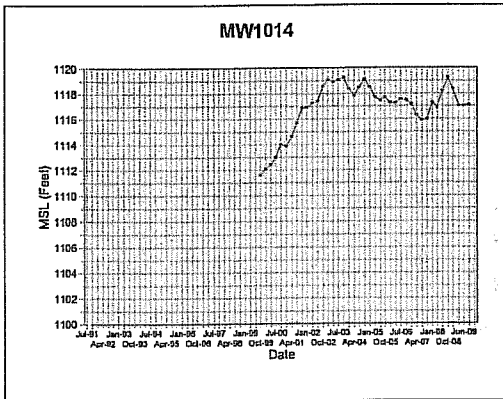

Flambeau Mining Company
Groundwater Elevation Results

Created By: SGL   Checked By: DAT

Flambeau Mining Company
2009 Annual Report