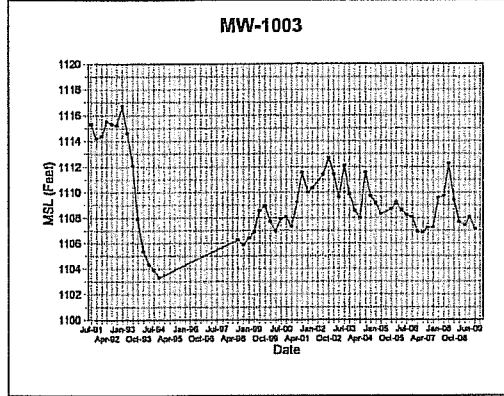

Attachment 4

Hydrographs

Flambeau Mining Company
Groundwater Elevation Results

Created By: SGL Checked By: DAT

Flambeau Mining Company
 2009 Annual Report

Flambeau Mining Company

Groundwater Elevation Results