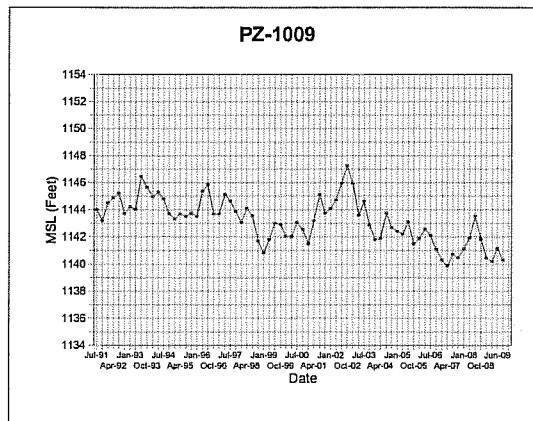

Groundwater Elevation Results

Created By: SGL Checked By: DAT

Flambeau Mining Company
2009 Annual Report

Flambeau Mining Company

Groundwater Elevation Results

Created By: SGL Checked By: DAT

Flambeau Mining Company
2009 Annual Report