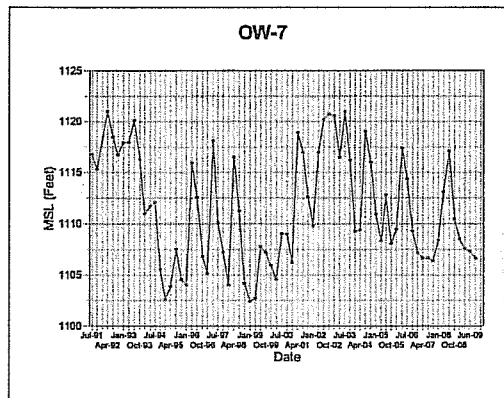

Flambeau Mining Company

Groundwater Elevation Results

Created By: SGL Checked By: DAT

Flambeau Mining Company
2009 Annual Report