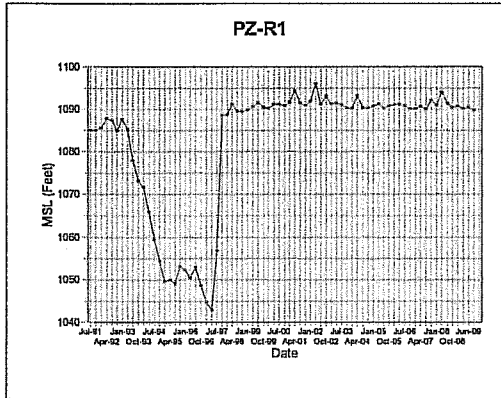

Flambeau Mining Company
Groundwater Elevation Results

Created By: SGL   Checked By: DAT

Flambeau Mining Company
2009 Annual Report