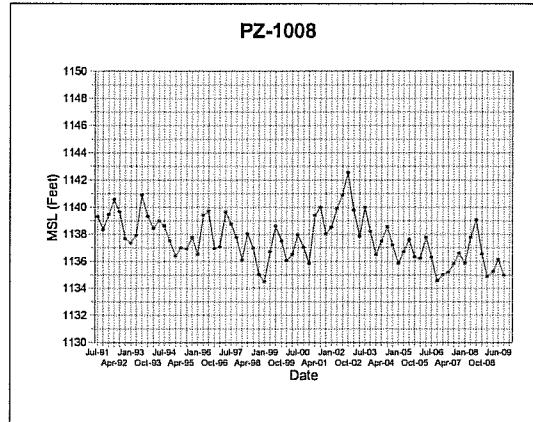

Groundwater Elevation Results

Created By: SGL Checked By: DAT

Flambeau Mining Company
2009 Annual Report

Flambeau Mining Company

Groundwater Elevation Results

Created By: SGL Checked By: DAT

Flambeau Mining Company
2009 Annual Report