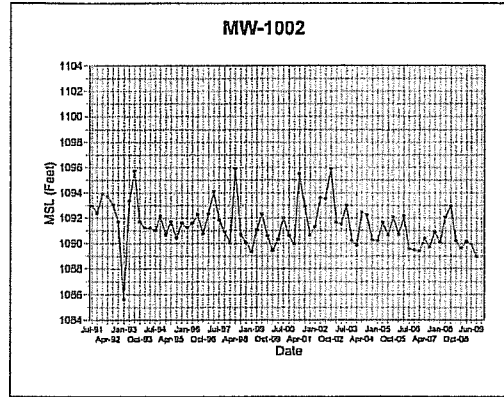

Attachment 4

Hydrographs

Flambeau Mining Company
Groundwater Elevation Results

Created By: SGL Checked By: DAT

Flambeau Mining Company
 2009 Annual Report

Flambeau Mining Company

Groundwater Elevation Results