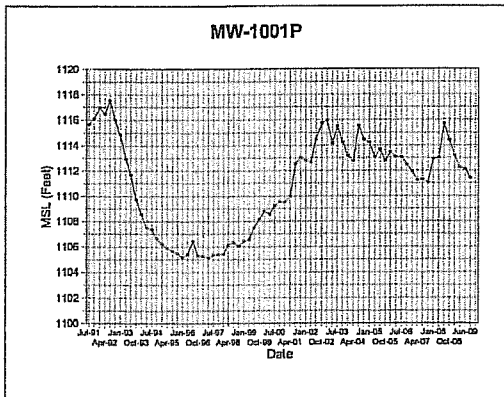

Attachment 4

Hydrographs

Flambeau Mining Company
Groundwater Elevation Results

Created By: SGL Checked By: DAT

Flambeau Mining Company
 2009 Annual Report

Flambeau Mining Company

Groundwater Elevation Results