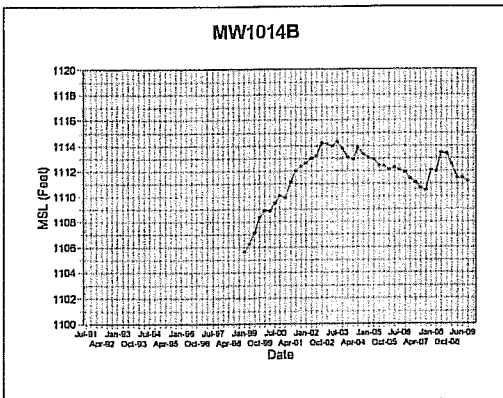

Flambeau Mining Company
Groundwater Elevation Results

Created By: SGL   Checked By: DAT

Flambeau Mining Company
2009 Annual Report