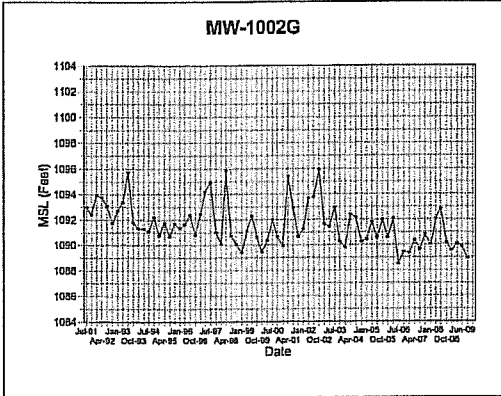

Attachment 4

Hydrographs

Flambeau Mining Company
Groundwater Elevation Results

Created By: SGL Checked By: DAT

Flambeau Mining Company
 2009 Annual Report

Flambeau Mining Company

Groundwater Elevation Results