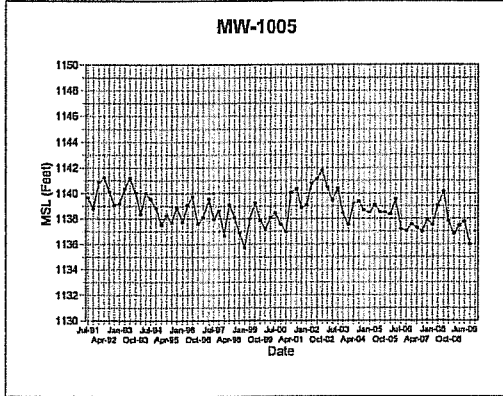

Flambeau Mining Company
Groundwater Elevation Results

Created By: SGL   Checked By: DAT

Flambeau Mining Company
2009 Annual Report