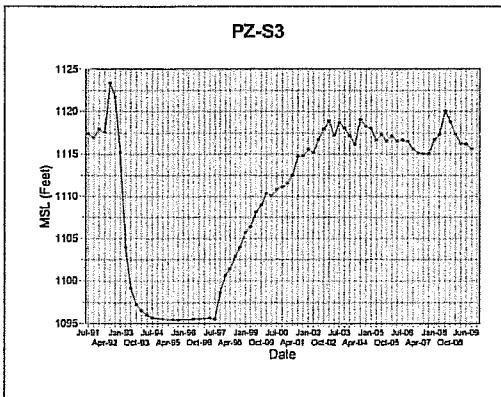

Flambeau Mining Company
Groundwater Elevation Results

Created By: SGL   Checked By: DAT

Flambeau Mining Company
2009 Annual Report