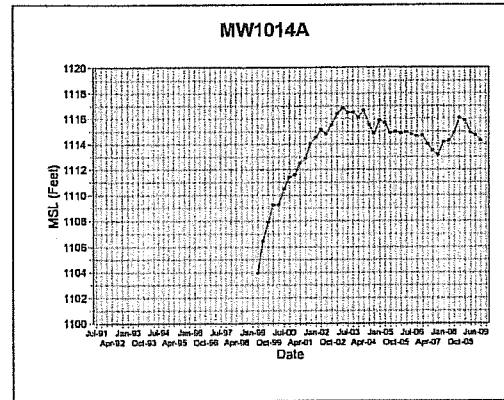

Flambeau Mining Company
Groundwater Elevation Results

Created By: SGL   Checked By: DAT

Flambeau Mining Company
2009 Annual Report