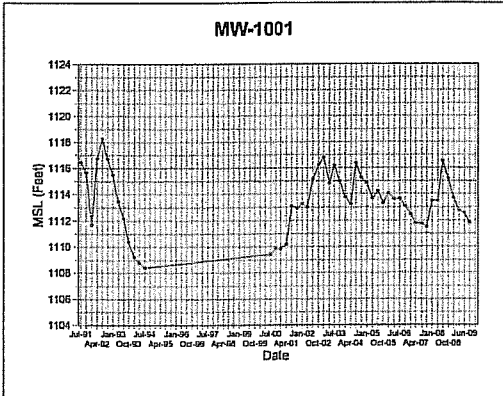

Attachment 4

Hydrographs

Flambeau Mining Company
Groundwater Elevation Results

Created By: SGL Checked By: DAT

Flambeau Mining Company
 2009 Annual Report

Flambeau Mining Company

Groundwater Elevation Results