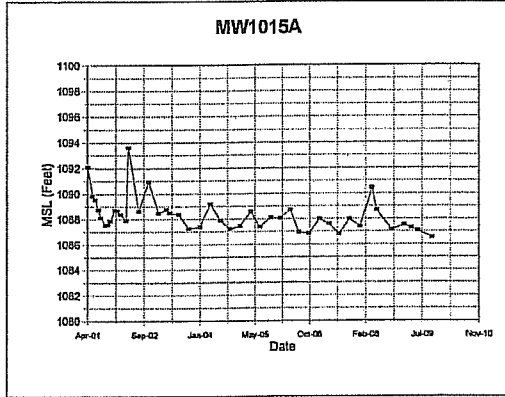

Flambeau Mining Company
Groundwater Elevation Results

Created By: SGL Checked By: DAT

Flambeau Mining Company
2009 Annual Report

Flambeau Mining Company
Groundwater Elevation Results

Created By: SGL Checked By: DAT

Flambeau Mining Company
 2009 Annual Report

Flambeau Mining Company
Groundwater Elevation Results

Created By: SGL Checked By: DAT

Flambeau Mining Company
2009 Annual Report

Flambeau Mining Company
Groundwater Elevation Results